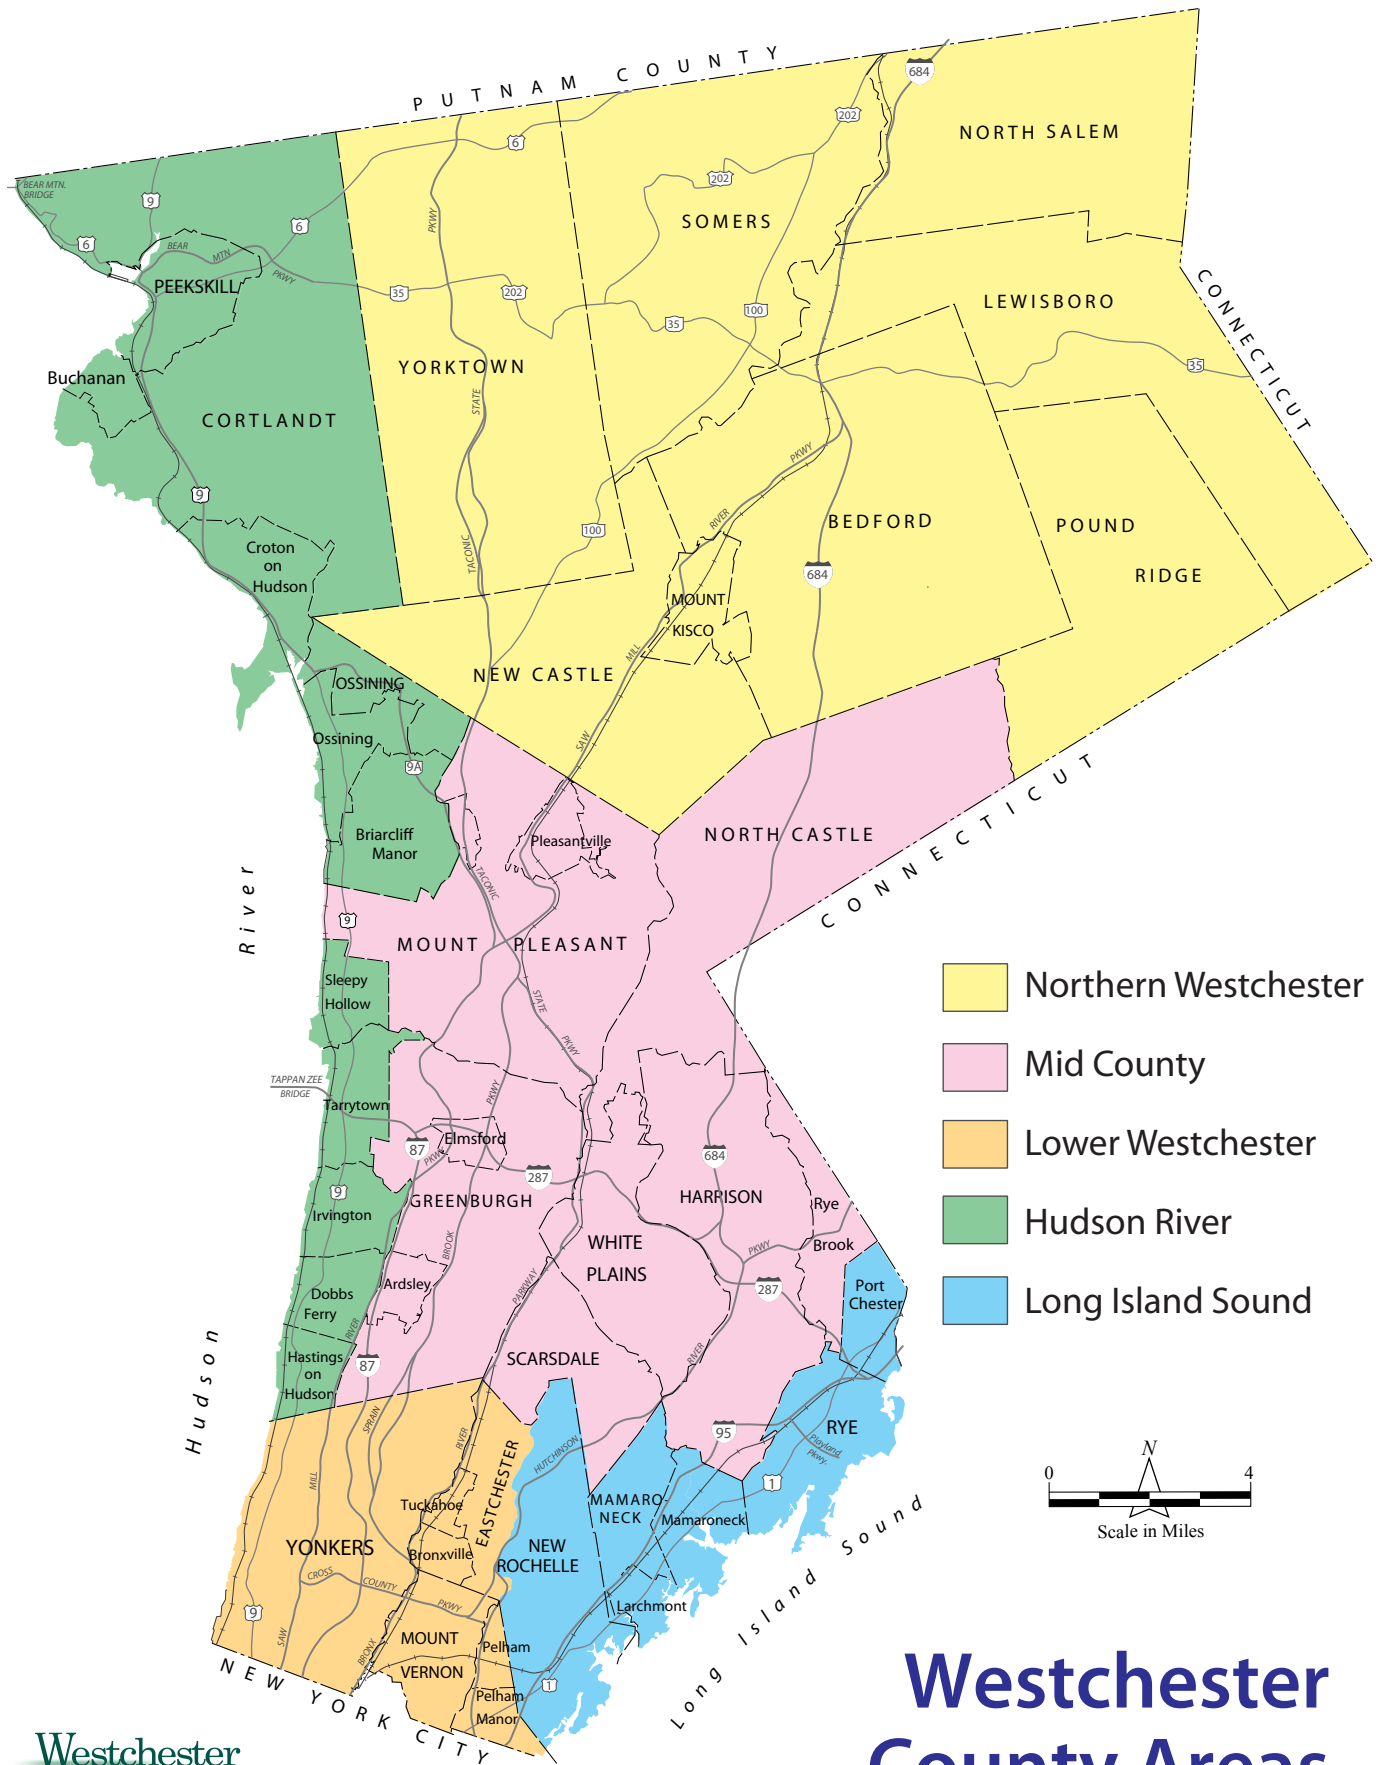

# WESTCHESTER COUNTY, NEW YORK

- Northern Westchester
- Mid County
- Lower Westchester
- Hudson River
- Long Island Sound

## Westchester County Areas