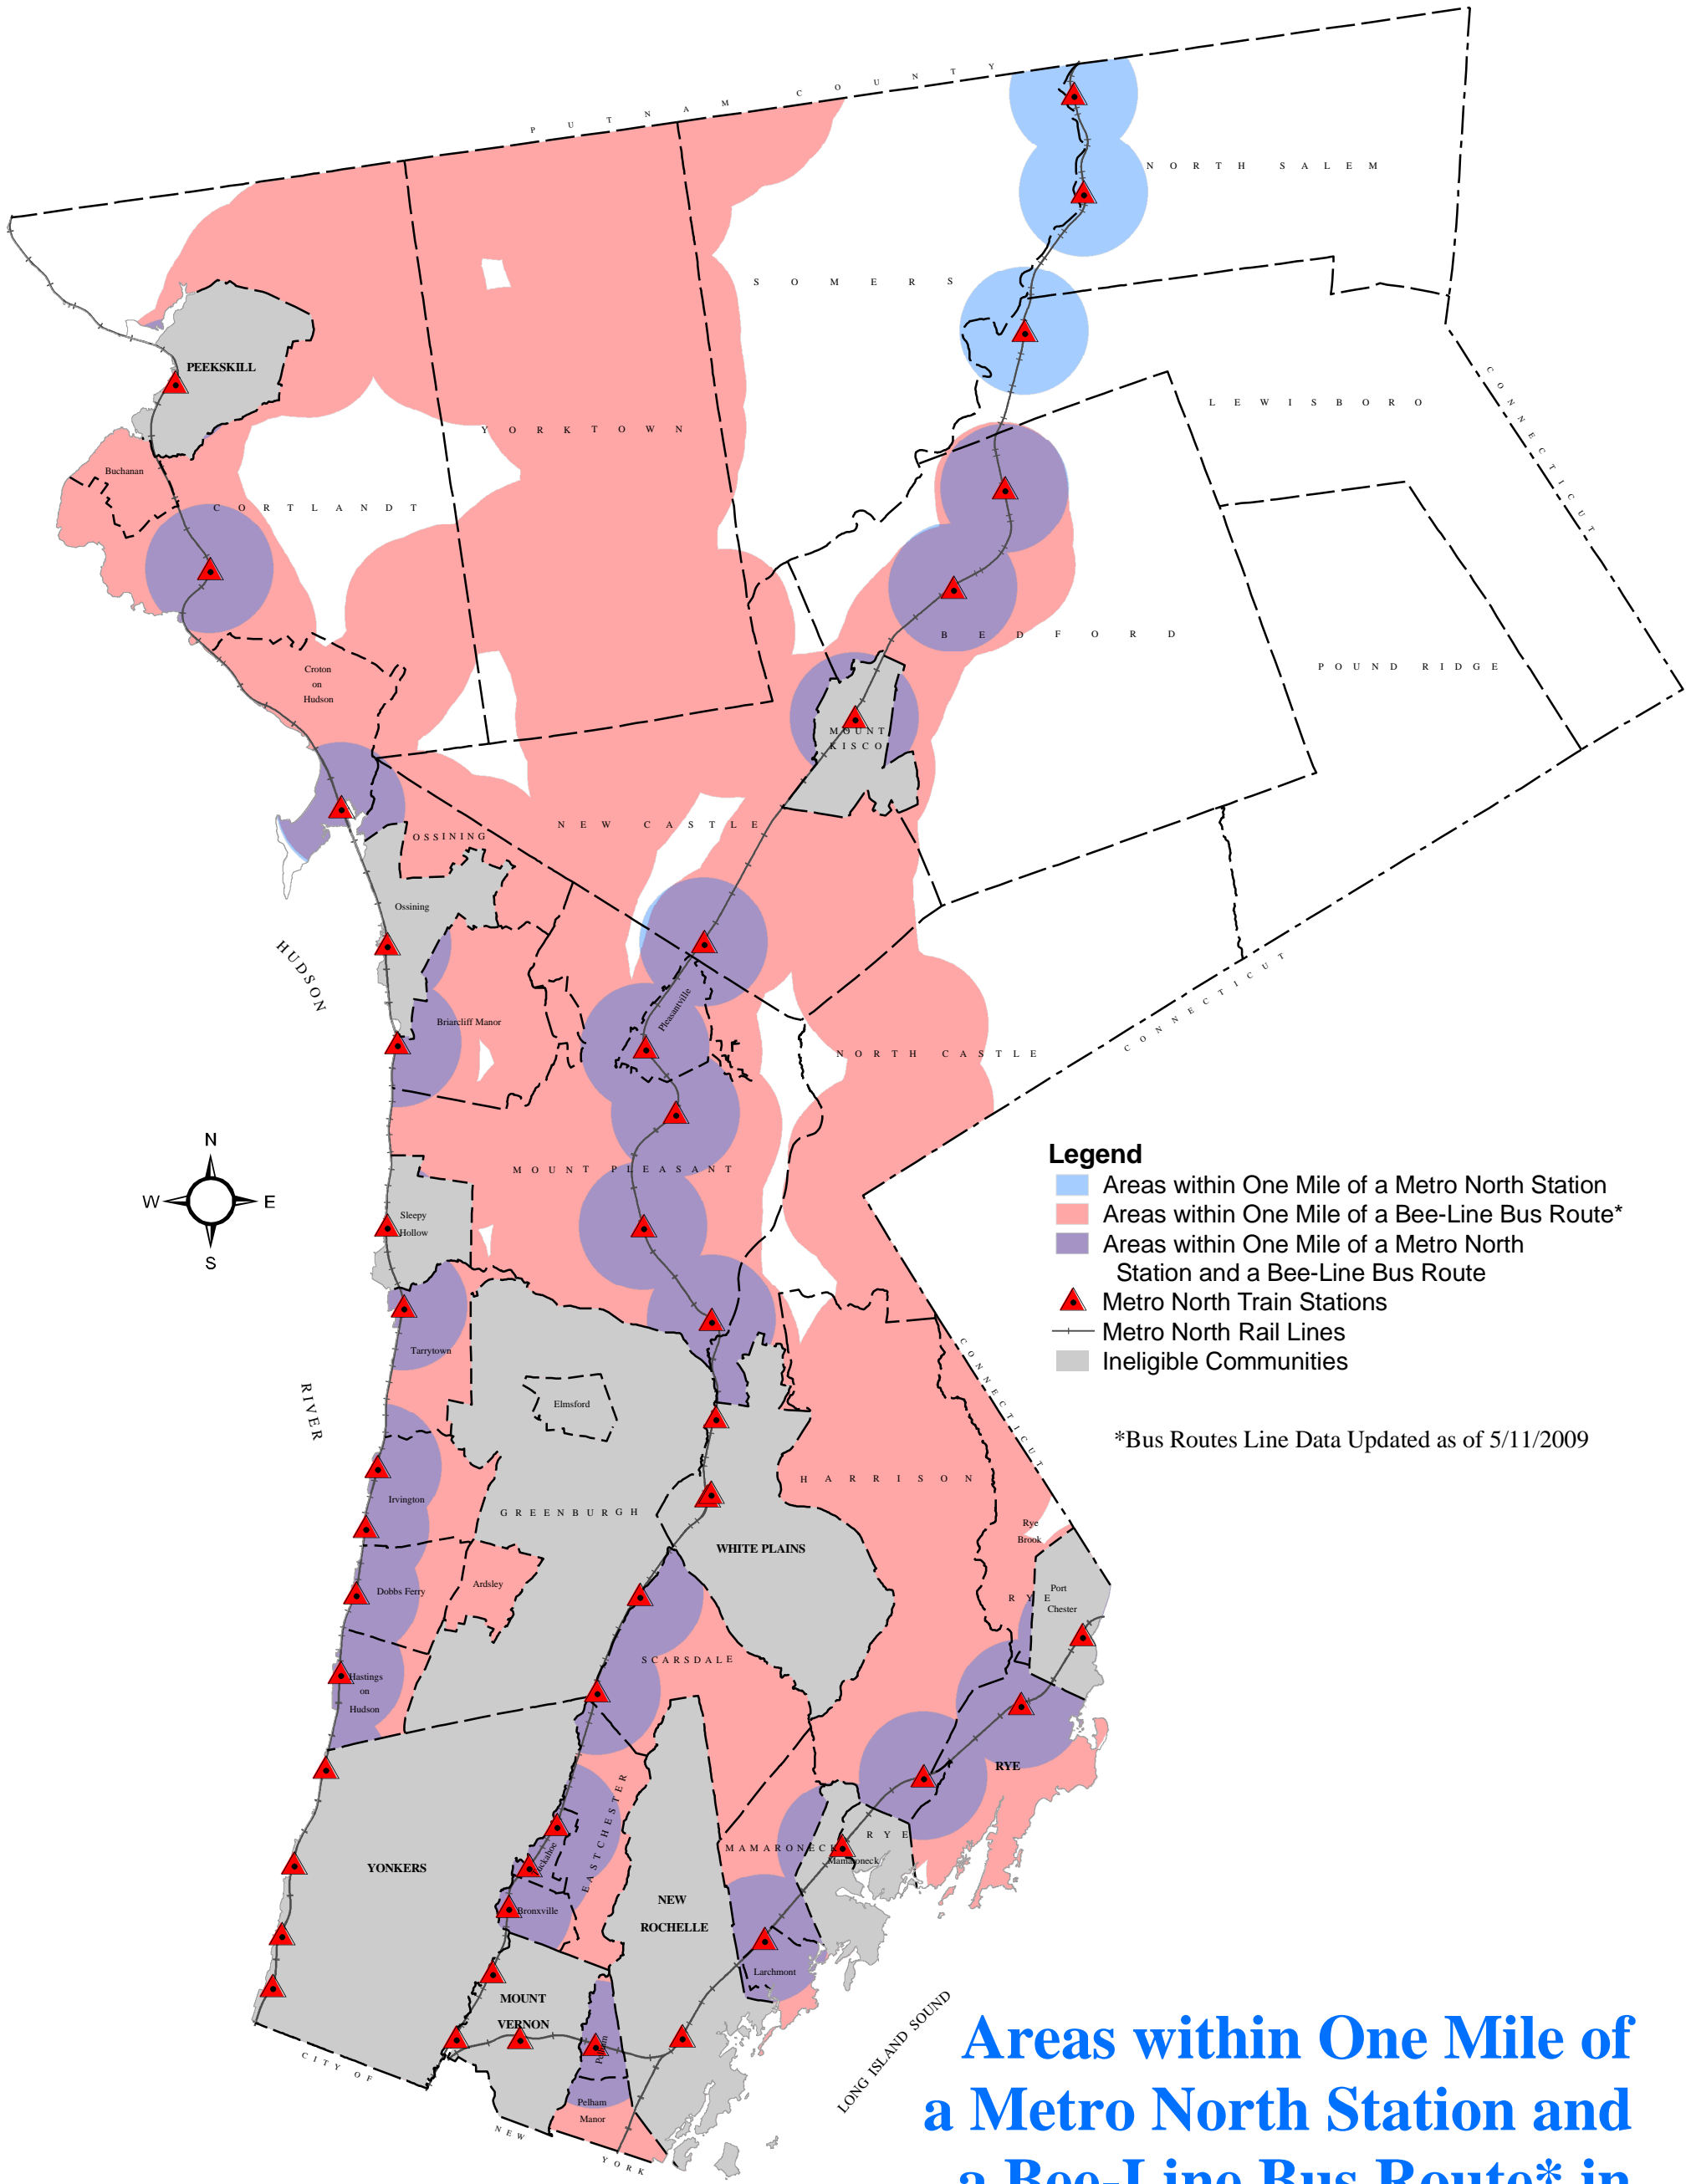

**WESTCHESTER COUNTY FAIR AND AFFORDABLE HOUSING  
IMPLEMENTATION PLAN**

August 9, 2010

---

**Appendix E-3(iv): Map of Areas within one mile radius of Metro North train stations and a Bee-Line bus route in Eligible Communities**

# WESTCHESTER COUNTY, NEW YORK

- Legend**
- Areas within One Mile of a Metro North Station
  - Areas within One Mile of a Bee-Line Bus Route\*
  - Areas within One Mile of a Metro North Station and a Bee-Line Bus Route
  - Metro North Train Stations
  - Metro North Rail Lines
  - Ineligible Communities

\*Bus Routes Line Data Updated as of 5/11/2009

Areas within One Mile of a Metro North Station and a Bee-Line Bus Route\* in Eligible Communities: 7(a), 7(b), 7(c)